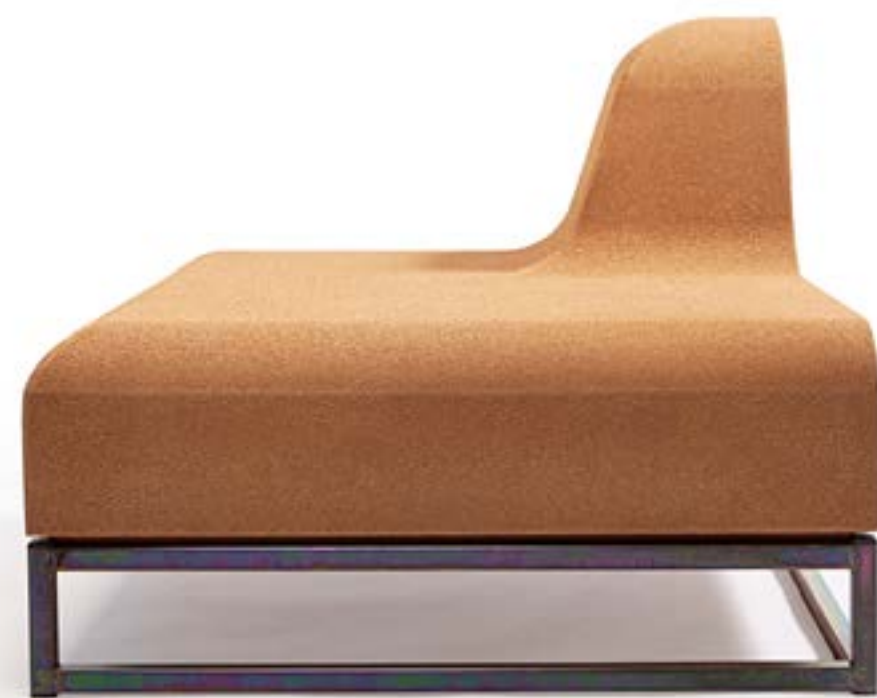

Ocean

by Cooloo

Ocean

by Cooloo

Modular coated soft seating

**The original and timeless
Cooloo coated, soft seating
design lounge elements.**

This modular system of waterproof coated soft foam is available in the Cooloo Circular Coatings from recycled leather, cork, jeans and metal.

CoolCork

CoolLeather st

CoolLeather ec

CoolJeans

RealMetalRust

Ocean

by Cooloo

Create your own lounge

Combine our modular Ocean elements to
create your own customized lounge.

Ocean Q85

Ocean CC85

Ocean H85

Ocean C85

Ocean

by Cooloo

Ocean Q85

Width

85 cm

Height

38 cm

Depth

85 cm

Seat Height

-