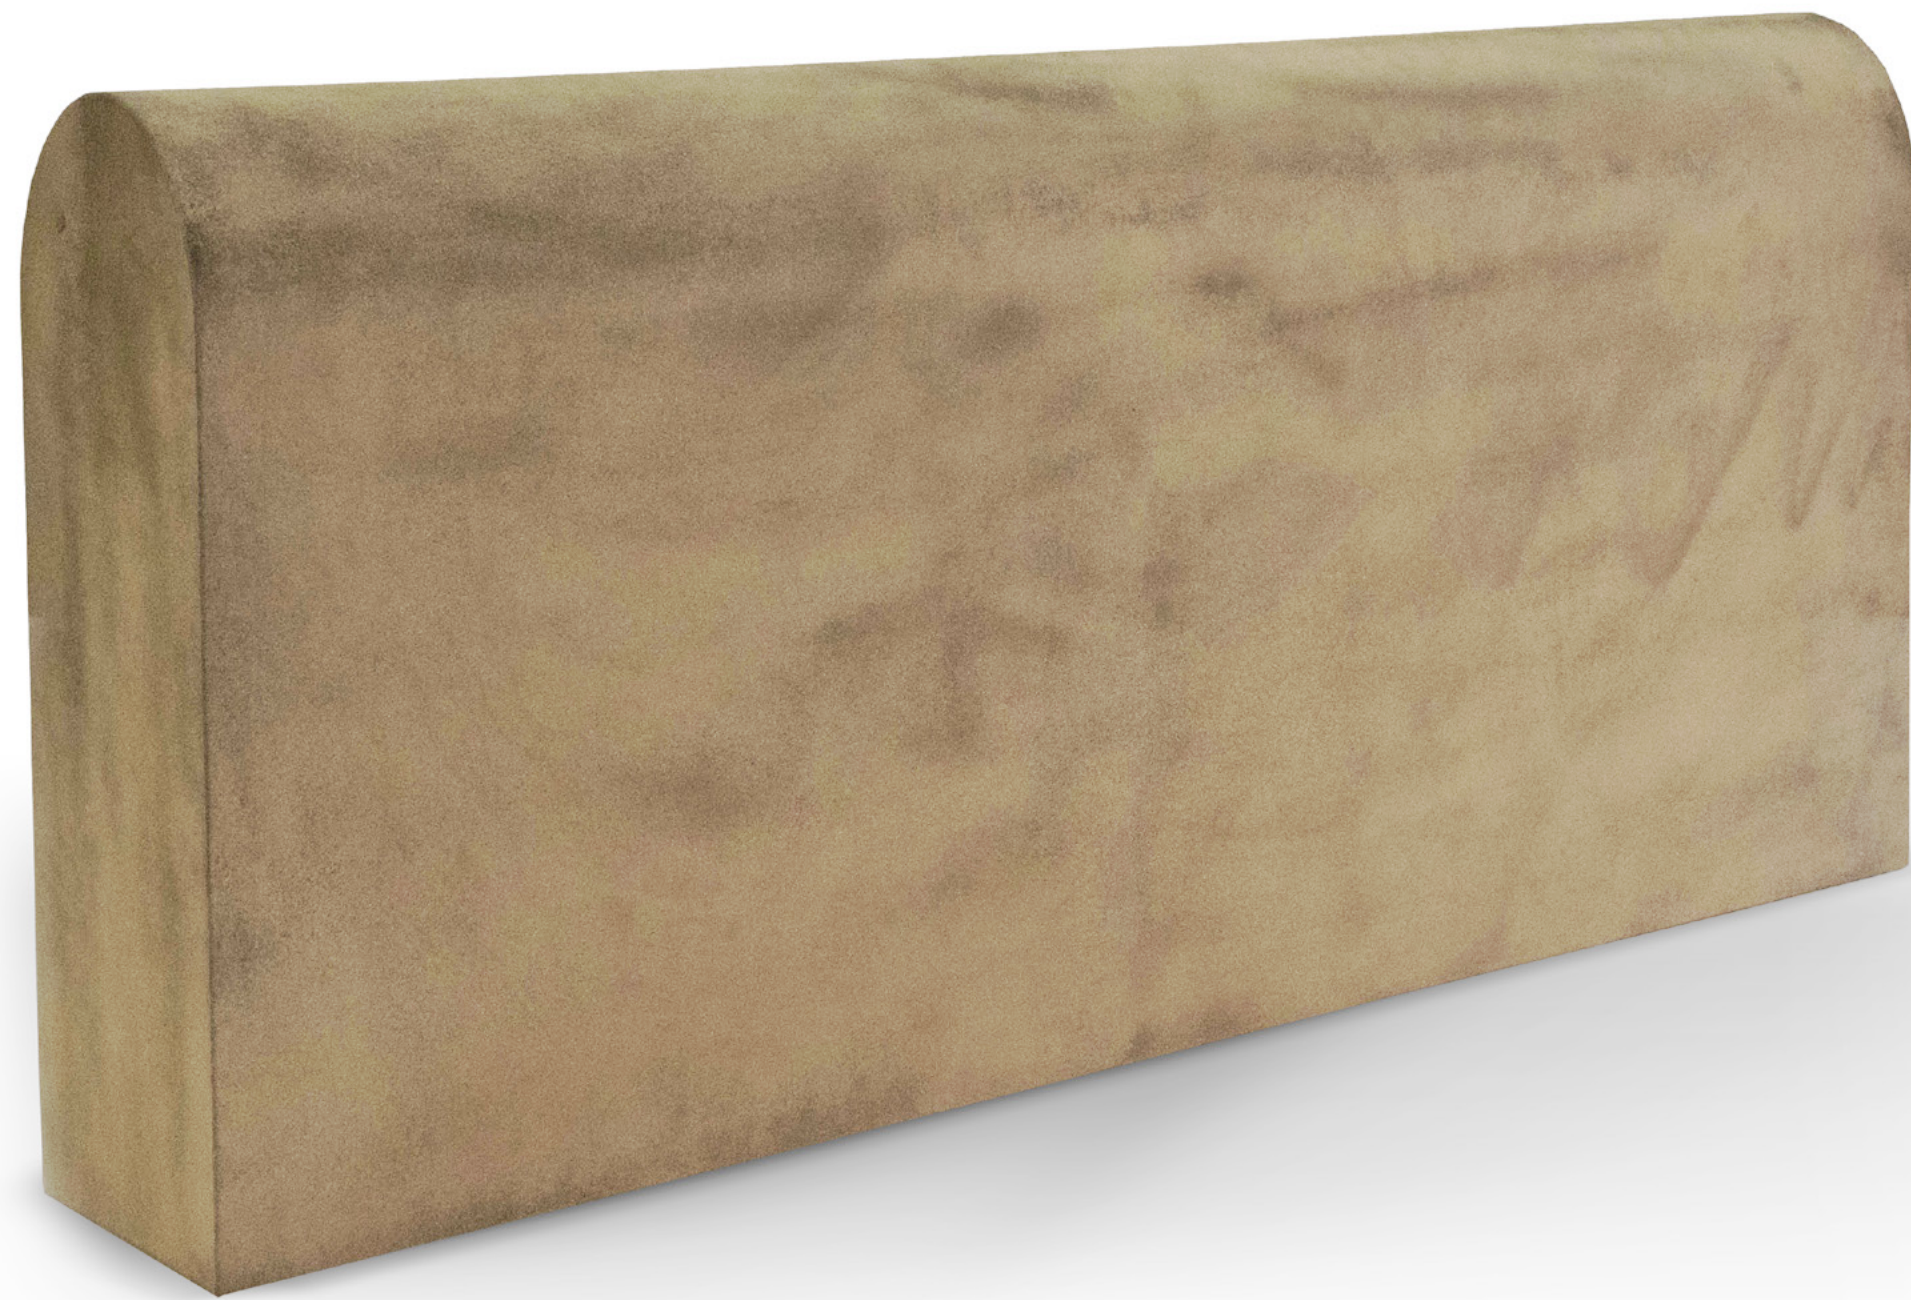

Landscapes

by Cooloo

Landscapes

by Cooloo

Linear Elements For Circular Environments

This modular soft seating can be moved, removed, reconfigured and playfully shaped throughout your lounge area, public space or office. Create your own landscape with the Landscapes.

Designed by famous Dutch architects DoepelStrijkers based on the intrinsic qualities of the materials and with sustainability and circularity at the heart.

Ecological in coating

Landscapes
by Cooloo

With minimal cutting and waste material, a simple linear element is created and finished with one of the Cooloo circular coatings. In it's simplest form, a single element can be used for sitting.

Depth
37 cm

Weight
32.0 kg

*Available in standard CoolLoo Circular finishes CoolLeather, CoolCork, CoolJeans and RealMetalRust.
Shapes and sizes can be customized in consideration.
Alternative or bespoke colours and materials are available upon request.
Prices are excl. transportation costs.*